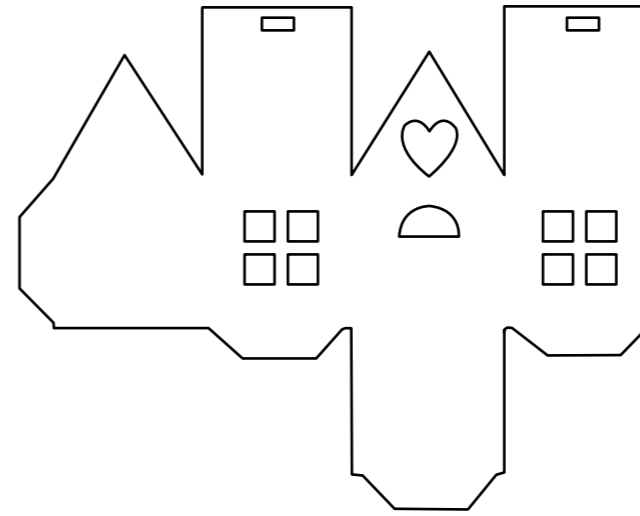

Pretty pop-up

Let that special someone know how important they are by sending them this beautiful pop-up card. You could add your own embellishments for a truly unique gift...

How to make

- 1** Using the butterfly card template from page 34, scan and resize as per the instructions then cut from white card. Remove from the mat, taking care not to tear any elements of the design.
- 2** Score and fold an A4 piece of purple card in half to make a base.
- 3** Score the butterfly template to form the pop-up section. Make sure it sits well inside the purple card so it can fold easily.
- 4** Dot glue on the reverse sections of the design that will come into contact with the purple base card.
- 5** Embellish the design with paper blossoms and gems using glue to attach them to the card.
- 6** Write a sentiment on the purple section at the bottom of the card using a white gel pen, to finish.

▼ **PROJECT FIVE** PAGE 12
ADJUST TO SIZE: 200mm (w) X 250mm (h)

▲ **PROJECT NINE** PAGE 20
ADJUST TO SIZE:
85mm (w) X 115mm (h)

▼ **PROJECT THIRTEEN** PAGE 28
ADJUST TO SIZE:
51mm (w) X 73mm (h) TAIL/EARS/FACE
67mm (w) X 75mm (h) BODY

▼ **PROJECT FOURTEEN** PAGE 30
ADJUST TO SIZE: 170mm (w) X 135mm (h)

► **PROJECT EIGHT** PAGE 18
ADJUST TO SIZE:
98mm (w) X 115mm (h)

▼ **PROJECT FIFTEEN** PAGE 32
ADJUST TO SIZE:
130mm (w) X 200mm (h)

▲ **PROJECT FOUR** PAGE 10
ADJUST TO SIZE:
180mm (w) X 87mm (h)