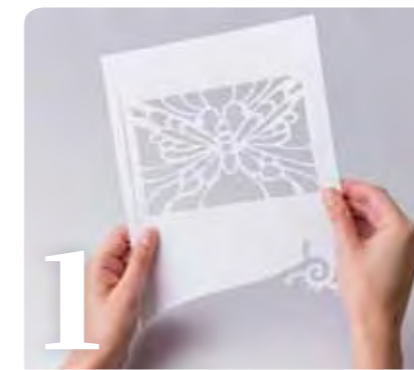

Pretty pop-up

Let that special someone know how important they are by sending them this beautiful pop-up card. You could add your own embellishments for a truly unique gift...

How to make

1. **1** Using the butterfly card template from page 34, scan and resize as per the instructions then cut from white card. Remove from the mat, taking care not to tear any elements of the design.
2. **2** Score and fold an A4 piece of purple card in half to make a base.
3. **3** Score the butterfly template to form the pop-up section. Make sure it sits well inside the purple card so it can fold easily.
4. **4** Dot glue on the reverse sections of the design that will come into contact with the purple base card.
5. **5** Embellish the design with paper blossoms and gems using glue to attach them to the card.
6. **6** Write a sentiment on the purple section at the bottom of the card using a white gel pen, to finish.

Top Tip
Use plain coloured card to really make the butterfly pop out